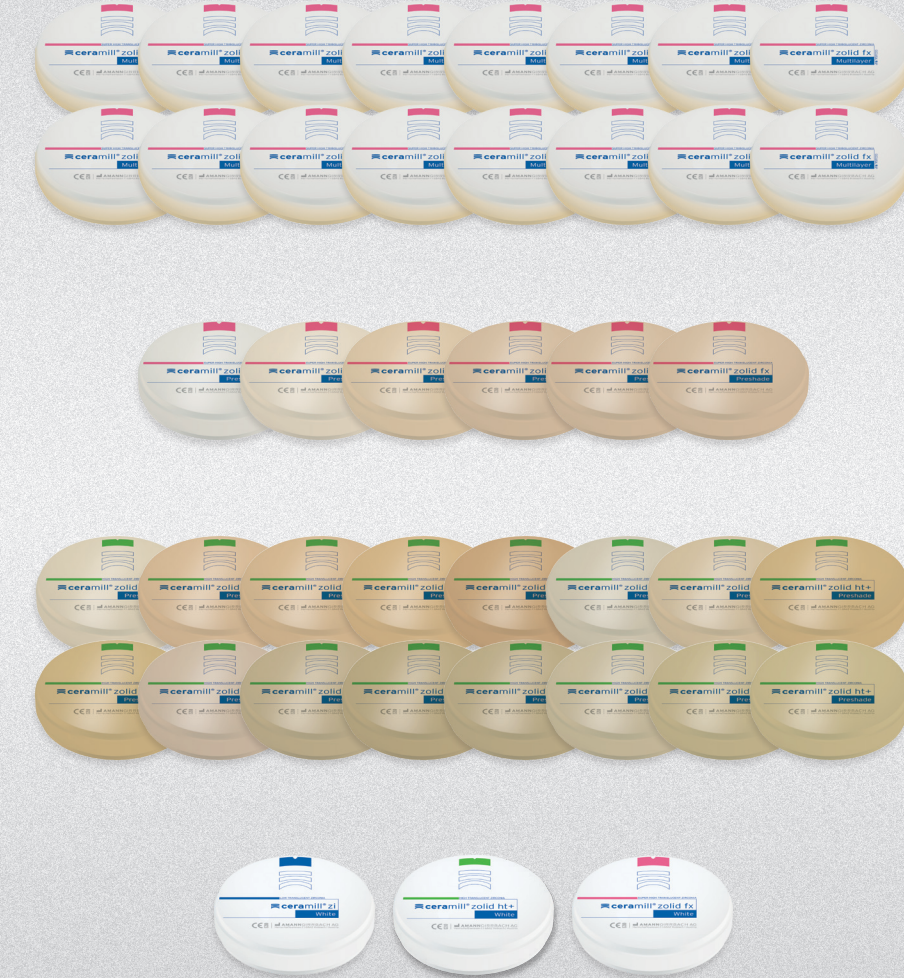

PERFORMANCE AND
VERSATILITY, REDEFINED.

SIMPLY. EVERYTHING.

BEAUTY AND
THE BEST.

#CeramillEndOfDiscussion

(Circle 311 on Reader Service Card)

The most comprehensive zirconia portfolio available to dental labs.