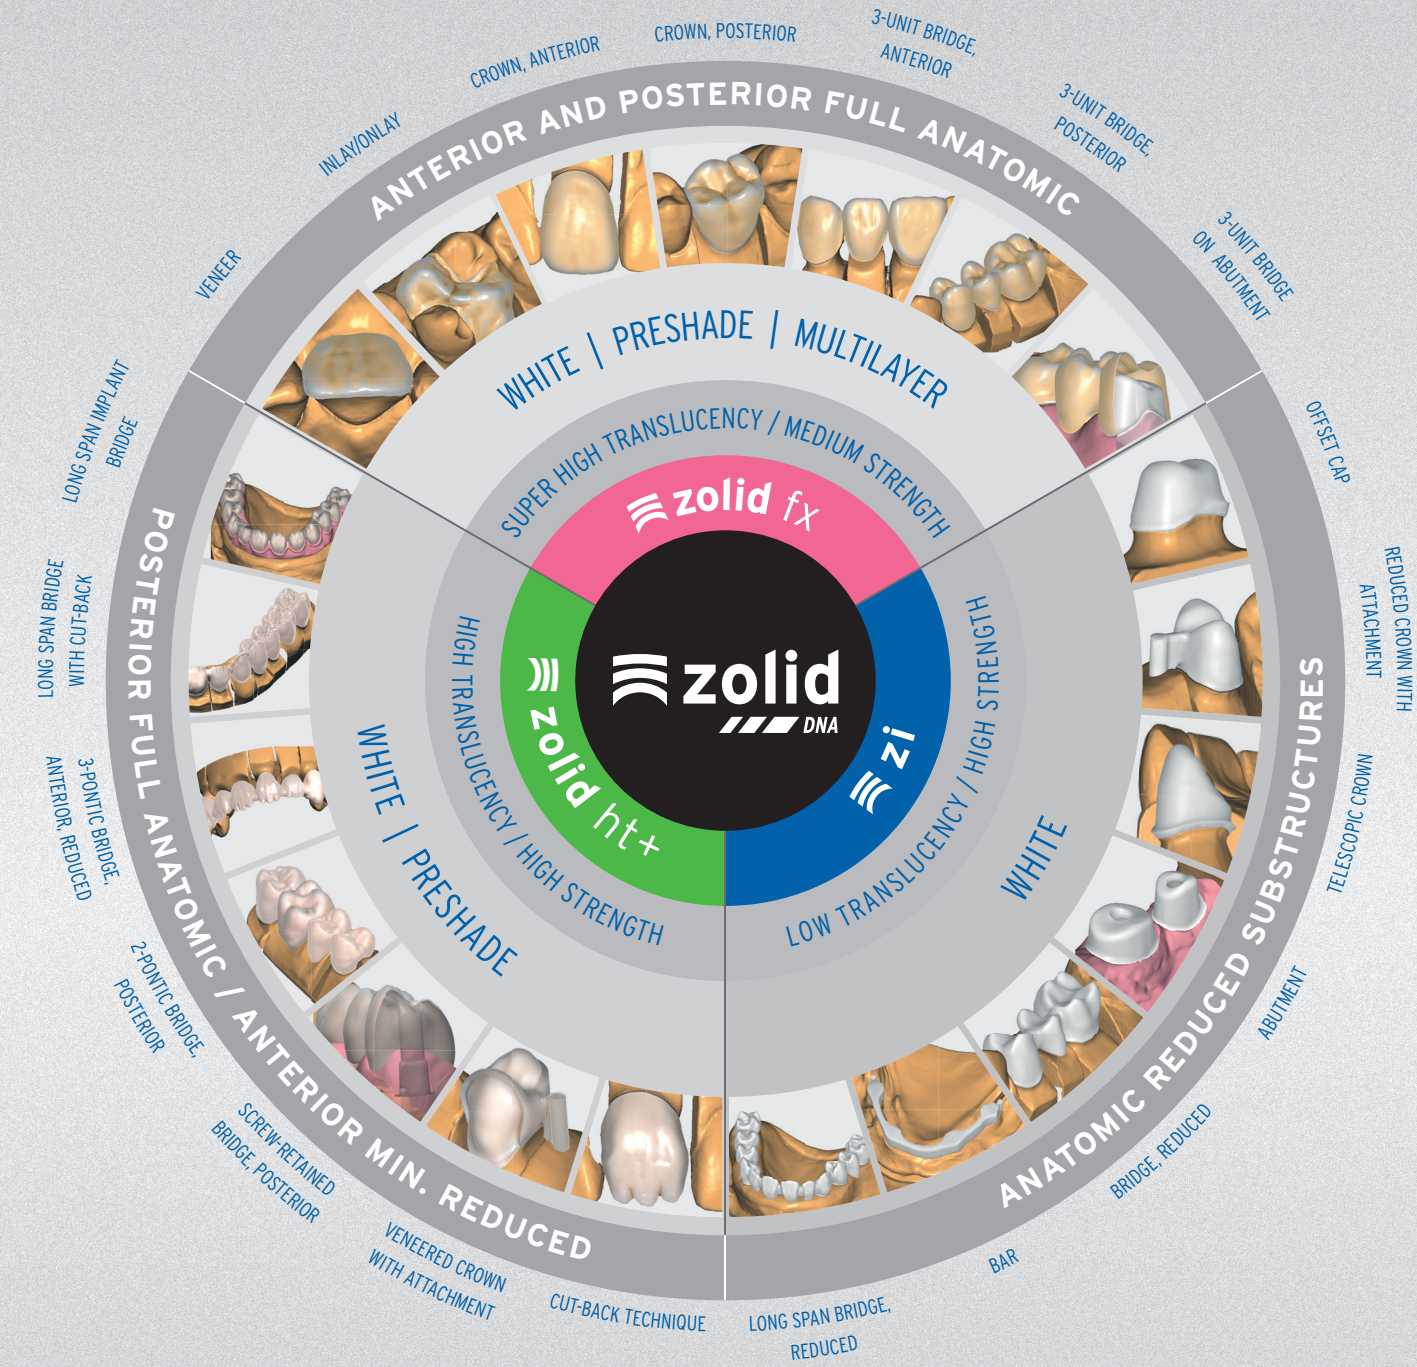

PERFORMANCE AND
VERSATILITY, REDEFINED.

SIMPLY. EVERYTHING.

BEAUTY AND
THE BEST.

#CeramillEndOfDiscussion

(Circle 311 on Reader Service Card)

The most comprehensive zirconia portfolio available to dental labs.